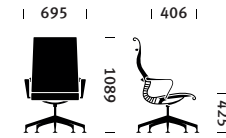

Seat Height
High-Height Range 432 mm–546 mm
Fixed-Height Range 470 mm
Setu Stool Height Range 670 mm–870 mm

Seat Depth
Fixed Seat 381 mm

Arm Options
No Arms
Fixed Arms

Base Options
5-Star Base with Casters (Standard- or High-Height)
4-Star Base with Glides (Fixed-Height only)

Statement of Line

Work Chair

Multipurpose Chair

Multipurpose Chair Fixed Height

Stool

Stool

Lounge Chair

Lounge Chair