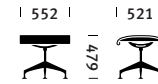

Seat Height
High-Height Range 432 mm–546 mm
Fixed-Height Range 470 mm
Setu Stool Height Range 670 mm–870 mm

Seat Depth
Fixed Seat 381 mm

Arm Options
No Arms
Fixed Arms

Base Options
5-Star Base with Casters (Standard- or High-Height)
4-Star Base with Glides (Fixed-Height only)

Statement of Line

Work Chair

Multipurpose Chair

Multipurpose Chair Fixed Height

Stool

Stool

Lounge Chair

Lounge Chair