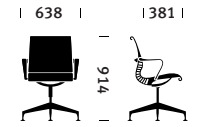

Specs

Family
Multipurpose Chair
Stool
Lounge Chair
Ottoman

The following information applies only to Setu Multipurpose Chairs.

Overview
Maximum User Weight 136kg

Seat/Back Material
Lyris 2, Suspension Optional
Suspended Upholstery Optional

Seat Height
High-Height Range 432 mm–546 mm
Fixed-Height Range 470 mm
Setu Stool Height Range 670 mm–870 mm

Seat Depth
Fixed Seat 381 mm

Arm Options
No Arms
Fixed Arms

Base Options
5-Star Base with Casters (Standard- or High-Height)
4-Star Base with Glides (Fixed-Height only)

Statement of Line

Work Chair

Multipurpose Chair

Multipurpose Chair Fixed Height

Stool

Stool

Lounge Chair

Lounge Chair