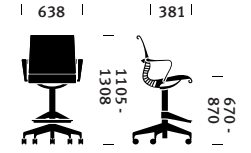

Seat Height
High-Height Range 432 mm–546 mm
Fixed-Height Range 470 mm
Setu Stool Height Range 670 mm–870 mm

Seat Depth
Fixed Seat 381 mm

Arm Options
No Arms
Fixed Arms

Base Options
5-Star Base with Casters (Standard- or High-Height)
4-Star Base with Glides (Fixed-Height only)

Statement of Line

Work Chair

Multipurpose Chair

Multipurpose Chair Fixed Height

Stool

Stool

Lounge Chair

Lounge Chair