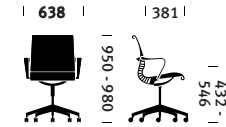

Specs

Family
Multipurpose Chair
Stool
Lounge Chair
Ottoman

The following information applies only to Setu Multipurpose Chairs.

Overview
Maximum User Weight 136kg

Seat/Back Material
Lyris 2, Suspension Optional
Suspended Upholstery Optional

Seat Height
High-Height Range 432 mm–546 mm
Fixed-Height Range 470 mm
Setu Stool Height Range 670 mm–870 mm

Seat Depth
Fixed Seat 381 mm

Arm Options
No Arms
Fixed Arms

Base Options
5-Star Base with Casters (Standard- or High-Height)
4-Star Base with Glides (Fixed-Height only)

Statement of Line

Work Chair

Multipurpose Chair

Multipurpose Chair Fixed Height

Stool

Stool

Lounge Chair

Lounge Chair